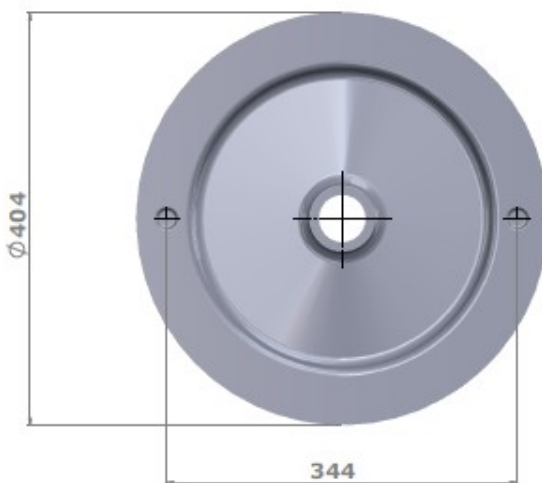

SLIM 40cm ROUND COUNTER TOP BASIN (SL04000001)

Requires:
32mm No Overflow Plug & Waste

Manufactured in Italy

2 Year Warranty

Proudly imported and distributed by
Gro Agencies Pty Ltd
Unit 2 / 37 Howe St, Osborne Park, WA, 6017
P 08 9446 3288 E info@groagencies.com.au W www.groagencies.com.au