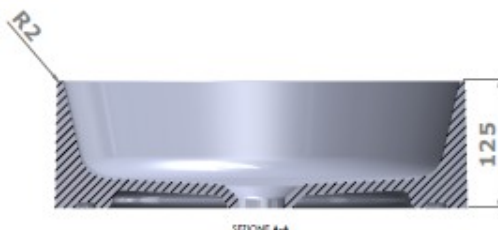

SLIM 40cm ROUND COUNTER TOP BASIN (SL04000001)

Requires:
32mm No Overflow Plug & Waste

Manufactured in Italy

2 Year Warranty

Proudly imported and distributed by
Gro Agencies Pty Ltd
Unit 2 / 37 Howe St, Osborne Park, WA, 6017
P 08 9446 3288 E info@groagencies.com.au W www.groagencies.com.au